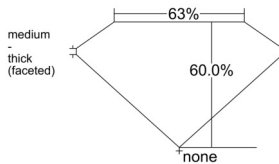

GIA®

FACSIMILE

GIA REPORT

7542175816

Verify this report at GIA.edu

GIA NATURAL DIAMOND DOSSIER®

December 06, 2025
GIA Report Number 7542175816
Shape and Cutting Style ..... Pear Brilliant
Measurements ..... 7.20 x 4.39 x 2.64 mm

GRADING RESULTS

Carat Weight ..... 0.51 carat
Color Grade ..... F
Clarity Grade VS1

ADDITIONAL GRADING INFORMATION

Polish ..... Excellent
Symmetry ..... Very Good
Fluorescence ..... Faint
Clarity Characteristics ..... Crystal, Pinpoint
Inscription(s): GIA 7542175816

PROPORTIONS

Profile not to actual proportions

GRADING SCALES

GIA COLOR SCALE		GIA CLARITY SCALE			
COLORLESS	D	VERY VERY SLIGHTLY INCLUDED	FLAWLESS		
	E		INTERNALLY FLAWLESS		
	F	VERY SLIGHTLY INCLUDED	VVS₁		
	G		VVS₂		
	H		VS₁		
	NEAR COLORLESS	I	SLIGHTLY INCLUDED	VS₂	
		J		SI₁	
		FAINT	K	INCLUDED	SI₂
			L		I₁
			M		I₂
VERT LIGHT	N		INCLUDED	I₃	
	O				
	P				
	Q				
	R				
	S				
LIGHT	T				
	U				
	V				
	W				
	X				
Y					
Z