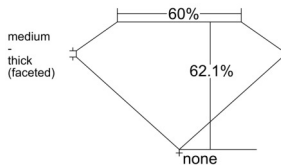

GIA®

FACSIMILE

GIA REPORT 7542189059

Verify this report at GIA.edu

GIA NATURAL DIAMOND DOSSIER®

December 09, 2025
GIA Report Number 7542189059
Shape and Cutting Style ..... Pear Brilliant
Measurements ..... 6.81 x 4.50 x 2.80 mm

GRADING RESULTS

Carat Weight ..... 0.51 carat
Color Grade I
Clarity Grade VVS1

ADDITIONAL GRADING INFORMATION

Polish ..... Excellent
Symmetry ..... Excellent
Fluorescence ..... Medium Blue
Clarity Characteristics ..... Pinpoint
Inscription(s): GIA 7542189059

PROPORTIONS

Profile not to actual proportions

GRADING SCALES

GIA COLOR SCALE		GIA CLARITY SCALE			
COLORLESS	D	VERY VERY SLIGHTLY INCLUDED	FLAWLESS		
	E		INTERNALLY FLAWLESS		
	F	VERY SLIGHTLY INCLUDED	VVS₁		
	G		VVS₂		
	H		VS₁		
	NEAR COLORLESS	I	SLIGHTLY INCLUDED	VS₂	
		J		SI₁	
		FAINT	K	INCLUDED	SI₂
			L		I₁
			M		I₂
VERT LIGHT	N	LIGHT	I₃		
	O				
	P				
	Q				
	R				
	S				
	T