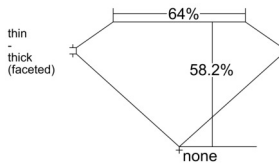

GIA®

FACSIMILE

GIA REPORT

7542232644

Verify this report at GIA.edu

GIA NATURAL DIAMOND DOSSIER®

December 12, 2025
GIA Report Number 7542232644
Shape and Cutting Style ..... Marquise Brilliant
Measurements ..... 7.39 x 3.52 x 2.05 mm

GRADING RESULTS

Carat Weight ..... 0.30 carat
Color Grade ..... D
Clarity Grade VS1

ADDITIONAL GRADING INFORMATION

Polish ..... Excellent
Symmetry ..... Very Good
Fluorescence ..... None
Clarity Characteristics ..... Crystal
Inscription(s): GIA 7542232644

PROPORTIONS

Profile not to actual proportions

GRADING SCALES

GIA COLOR SCALE		GIA CLARITY SCALE			
COLORLESS	D	VERY VERY SLIGHTLY INCLUDED	FLAWLESS		
	E		INTERNALLY FLAWLESS		
	F	VERY SLIGHTLY INCLUDED	VVS₁		
	G		VVS₂		
	H		VS₁		
	NEAR COLORLESS	I	SLIGHTLY INCLUDED	VS₂	
		J		SI₁	
		FAINT	K	INCLUDED	SI₂
			L		I₁
			M		I₂
VERT LIGHT	N	LIGHT	I₃		
	O				
	P				
	Q				
	R				
	S				
	T