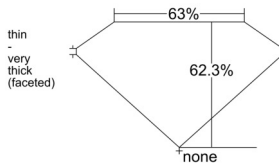

GIA®

FACSIMILE

GIA REPORT

7542236553

Verify this report at GIA.edu

GIA NATURAL DIAMOND DOSSIER®

December 15, 2025
GIA Report Number 7542236553
Shape and Cutting Style ..... Pear Brilliant
Measurements ..... 5.67 x 3.81 x 2.37 mm

GRADING RESULTS

Carat Weight ..... 0.30 carat
Color Grade ..... D
Clarity Grade VVS2

ADDITIONAL GRADING INFORMATION

Polish ..... Excellent
Symmetry ..... Very Good
Fluorescence ..... None
Clarity Characteristics ..... Pinpoint, Indented Natural
Inscription(s): GIA 7542236553

PROPORTIONS

Profile not to actual proportions

GRADING SCALES

GIA COLOR SCALE		GIA CLARITY SCALE	
COLORLESS	D	VERY VERY SLIGHTLY INCLUDED	FLAWLESS
	E		INTERNALLY FLAWLESS
	F		VVS₁
	G		VVS₂
	H		VS₁
	I		VS₂
	J		SI₁
	K		SI₂
	L		I₁
	M		I₂
NEAR COLORLESS	N	SLIGHTLY INCLUDED	I₃
	O		
	P		
	Q		
FAINT	R		
	S		
	T		
	U		
VERT LIGHT	V		
	W		
	X		
	Y		
LIGHT	Z