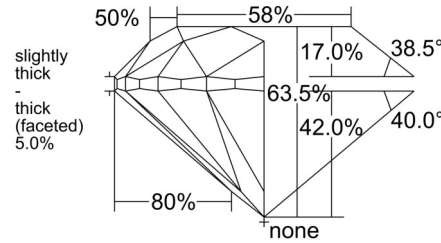

GIA REPORT
7542268424

Verify this report at GIA.edu

FACSIMILE

This is a digital representation of the original GIA Report. This representation might not be accepted in lieu of the original GIA Report in certain circumstances. The original GIA Report includes certain security features which are not reproducible on this facsimile.

GIA NATURAL DIAMOND GRADING REPORT

January 12, 2026
GIA Report Number 7542268424
Shape and Cutting Style ..... Round Brilliant
Measurements ..... 7.86 - 7.91 x 5.00 mm

GRADING RESULTS

Carat Weight ..... 2.01 carat
Color Grade ..... E
Clarity Grade SI1
Cut Grade ..... Very Good

ADDITIONAL GRADING INFORMATION

Polish ..... Excellent
Symmetry ..... Excellent
Fluorescence ..... Strong Blue
Inscription(s): GIA 7542268424

Comments: Additional clouds are not shown. Pinpoints are not shown.

PROPORTIONS

Profile to actual proportions