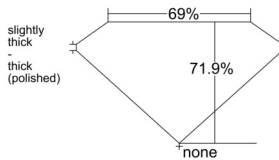

GIA®

FACSIMILE

GIA REPORT

7542283026

Verify this report at gia.edu

GIA NATURAL DIAMOND DOSSIER®

December 22, 2025
GIA Report Number 7542283026
Shape and Cutting Style ..... Square Modified Brilliant
Measurements ..... 4.17 x 4.12 x 2.96 mm

GRADING RESULTS

Carat Weight ..... 0.43 carat
Color Grade ..... H
Clarity Grade VVS2

ADDITIONAL GRADING INFORMATION

Polish ..... Excellent
Symmetry ..... Good
Fluorescence ..... None
Clarity Characteristics ..... Pinpoint, Needle, Cloud
Inscription(s): GIA 7542283026

PROPORTIONS

Profile not to actual proportions

GRADING SCALES

GIA COLOR SCALE		GIA CLARITY SCALE			
COLORLESS	D	VERY VERY SLIGHTLY INCLUDED	FLAWLESS		
	E		INTERNALLY FLAWLESS		
	F		VVS₁		
	NEAR COLORLESS	G	VERY SLIGHTLY INCLUDED	VVS₂	
		H		VS₁	
		FAINT	I	SLIGHTLY INCLUDED	VS₂
			J		SI₁
			K		SI₂
	LIGHT	L	INCLUDED	I₁	
		M		I₂	
N		I₃			
O					
P					
Q					
R					
S					
T					
U					
V					
W					
X					
Y					
Z