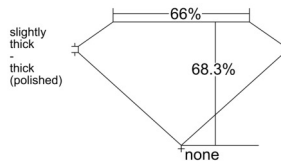

GIA®

FACSIMILE

GIA REPORT

7542290267

Verify this report at GIA.edu

GIA NATURAL DIAMOND DOSSIER®

December 23, 2025
GIA Report Number 7542290267
Shape and Cutting Style ..... Square Emerald Cut
Measurements ..... 4.38 x 4.37 x 2.99 mm

GRADING RESULTS

Carat Weight ..... 0.52 carat
Color Grade I
Clarity Grade VVS1

ADDITIONAL GRADING INFORMATION

Polish ..... Excellent
Symmetry ..... Very Good
Fluorescence ..... None
Clarity Characteristics ..... Cloud, Pinpoint
Inscription(s): GIA 7542290267

PROPORTIONS

Profile not to actual proportions

GRADING SCALES

GIA COLOR SCALE		GIA CLARITY SCALE			
COLORLESS	D	VERY VERY SLIGHTLY INCLUDED	FLAWLESS		
	E		INTERNALLY FLAWLESS		
	F	VERY SLIGHTLY INCLUDED	VVS₁		
	G		VVS₂		
	H		VS₁		
	NEAR COLORLESS	I	SLIGHTLY INCLUDED	VS₂	
		J		SI₁	
		FAINT	K	INCLUDED	SI₂
			L		I₁
			M		I₂
VERTICALLY LIGHT	N	INCLUDED	I₃		
	O				
	P				
	Q				
	R				
LIGHT	S				
	T				
	U				
	V				
	W				
	X				
Y					
Z