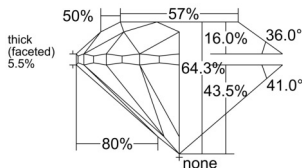

GIA®

FACSIMILE

GIA REPORT

7542337236

Verify this report at GIA.edu

GIA NATURAL DIAMOND DOSSIER®

December 31, 2025
GIA Report Number 7542337236
Shape and Cutting Style ..... Round Brilliant
Measurements ..... 5.99 - 6.06 x 3.88 mm

GRADING RESULTS

Carat Weight ..... 0.90 carat
Color Grade ..... F
Clarity Grade VVS1
Cut Grade ..... Very Good

ADDITIONAL GRADING INFORMATION

Polish ..... Excellent
Symmetry ..... Very Good
Fluorescence ..... Medium Blue
Clarity Characteristics ..... Pinpoint, Feather
Inscription(s): GIA 7542337236

PROPORTIONS

Profile to actual proportions

GRADING SCALES

GIA COLOR SCALE

COLOURESS	D
	E
	F
	G
	H
	I
	J
NEAR COLOURESS	K
	L
FAIN	M
	N
	O
	P
VERY LIGHT	Q
	R
	S
	T
	U
	V
	W
	X
	Y
LIGHT	Z

GIA CLARITY SCALE

VERY VERY SLIGHTLY INCLUDED	FLAWLESS
	INTERNALLY FLAWLESS
VERY SLIGHTLY INCLUDED	VVS₁
	VVS₂
SLIGHTLY INCLUDED	VS₁
	VS₂
INCLUDED	SI₁
	SI₂
	I₁
	I₂
	I₃

GIA CUT SCALE

EXCELLENT
VERY GOOD
GOOD
FAIR
POOR