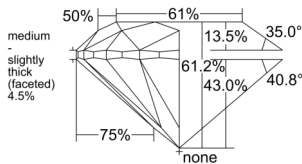

GIA®

FACSIMILE

GIA REPORT

7542337349

Verify this report at GIA.edu

GIA NATURAL DIAMOND DOSSIER®

December 29, 2025
GIA Report Number 7542337349
Shape and Cutting Style ..... Round Brilliant
Measurements ..... 5.35 - 5.40 x 3.29 mm

GRADING RESULTS

Carat Weight ..... 0.60 carat
Color Grade I
Clarity Grade VS2
Cut Grade ..... Excellent

ADDITIONAL GRADING INFORMATION

Polish ..... Excellent
Symmetry ..... Excellent
Fluorescence ..... None
Clarity Characteristics.. Crystal, Cloud, Feather, Indented Natural
Inscription(s): GIA 7542337349

PROPORTIONS

Profile to actual proportions