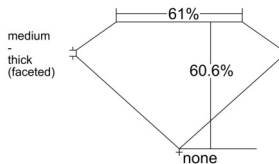

GIA®

FACSIMILE

GIA REPORT

7542343461

Verify this report at GIA.edu

GIA NATURAL DIAMOND DOSSIER®

December 31, 2025
GIA Report Number 7542343461
Shape and Cutting Style ..... Heart Brilliant
Measurements ..... 5.73 x 6.88 x 4.17 mm

GRADING RESULTS

Carat Weight ..... 0.92 carat
Color Grade ..... K
Clarity Grade VVS1

ADDITIONAL GRADING INFORMATION

Polish ..... Excellent
Symmetry ..... Very Good
Fluorescence ..... None
Clarity Characteristics ..... Pinpoint
Inscription(s): GIA 7542343461

PROPORTIONS

Profile not to actual proportions

GRADING SCALES

GIA COLOR SCALE		GIA CLARITY SCALE			
COLORLESS	D	VERY VERY SLIGHTLY INCLUDED	FLAWLESS		
	E		INTERNALLY FLAWLESS		
	F	VERY SLIGHTLY INCLUDED	VVS₁		
	G		VVS₂		
	H		VS₁		
	NEAR COLORLESS	I	SLIGHTLY INCLUDED	VS₂	
		J		SI₁	
		FAINT	K	INCLUDED	SI₂
			L		I₁
			M		I₂
VERT LIGHT	N	NOT GRADED	I₃		
	O				
	P				
	Q				
	R				
	S				
	T				
LIGHT	U				
	V				
	W				
	X				
Y					
Z