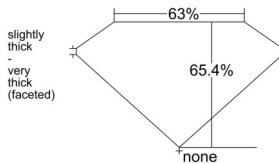

GIA®

FACSIMILE

GIA REPORT 7542370601

Verify this report at GIA.edu

GIA NATURAL DIAMOND DOSSIER®

January 05, 2026
GIA Report Number 7542370601
Shape and Cutting Style ..... Oval Brilliant
Measurements ..... 6.40 x 4.70 x 3.07 mm

GRADING RESULTS

Carat Weight ..... 0.60 carat
Color Grade ..... H
Clarity Grade VS1

ADDITIONAL GRADING INFORMATION

Polish ..... Excellent
Symmetry ..... Very Good
Fluorescence ..... None
Clarity Characteristics ..... Feather, Pinpoint
Inscription(s): GIA 7542370601

PROPORTIONS

Profile not to actual proportions

GRADING SCALES

GIA COLOR SCALE		GIA CLARITY SCALE			
COLORLESS	D	VERY VERY SLIGHTLY INCLUDED	FLAWLESS		
	E		INTERNALLY FLAWLESS		
	F		VVS₁		
	NEAR COLORLESS	G	VVS₂		
		H	VERY SLIGHTLY INCLUDED	VS₁	
		I		VS₂	
		FAINT	J	SLIGHTLY INCLUDED	SI₁
			K		SI₂
	L		INCLUDED		I₁
	M			I₂	
N	I₃				
VERT LIGHT	O				
	P				
	Q				
	R				
	LIGHT	S			
		T			
U					
V					
W					
X					
Y					
Z