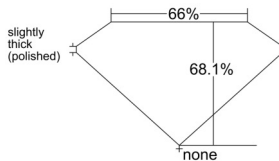

GIA®

FACSIMILE

GIA REPORT 7542374071

Verify this report at GIA.edu

GIA NATURAL DIAMOND DOSSIER®

January 05, 2026
GIA Report Number 7542374071
Shape and Cutting Style ..... Square Emerald Cut
Measurements ..... 4.90 x 4.83 x 3.29 mm

GRADING RESULTS

Carat Weight ..... 0.71 carat
Color Grade ..... G
Clarity Grade VS1

ADDITIONAL GRADING INFORMATION

Polish ..... Excellent
Symmetry ..... Excellent
Fluorescence ..... None
Clarity Characteristics..... Cloud, Needle, Feather, Pinpoint
Inscription(s): GIA 7542374071

PROPORTIONS

Profile not to actual proportions

GRADING SCALES

GIA COLOR SCALE		GIA CLARITY SCALE			
COLORLESS	D	VERY VERY SLIGHTLY INCLUDED	FLAWLESS		
	E		INTERNALLY FLAWLESS		
	F	VERY SLIGHTLY INCLUDED	VVS₁		
	G		VVS₂		
	H		VS₁		
	NEAR COLORLESS	I	SLIGHTLY INCLUDED	VS₂	
		J		SI₁	
		FAINT	K	INCLUDED	SI₂
			L		I₁
			M		I₂
VERT LIGHT	N	LIGHT	I₃		
	O				
	P				
	Q				
	R