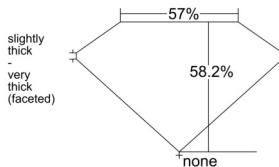

GIA®

FACSIMILE

GIA REPORT 7542390992

Verify this report at GIA.edu

GIA NATURAL DIAMOND DOSSIER®

January 07, 2026
GIA Report Number 7542390992
Shape and Cutting Style ..... Heart Brilliant
Measurements ..... 5.55 x 6.47 x 3.77 mm

GRADING RESULTS

Carat Weight ..... 0.81 carat
Color Grade ..... F
Clarity Grade VS1

ADDITIONAL GRADING INFORMATION

Polish ..... Excellent
Symmetry ..... Excellent
Fluorescence ..... None
Clarity Characteristics ..... Crystal, Feather, Needle
Inscription(s): GIA 7542390992

PROPORTIONS

Profile not to actual proportions

GRADING SCALES

GIA COLOR SCALE		GIA CLARITY SCALE			
COLORLESS	D	VERY VERY SLIGHTLY INCLUDED	FLAWLESS		
	E		INTERNALLY FLAWLESS		
	F	VERY SLIGHTLY INCLUDED	VS₁		
	G		VS₂		
	H		VS₁		
	NEAR COLORLESS	I	SLIGHTLY INCLUDED	SI₁	
		J		SI₂	
		FAINT	K	INCLUDED	I₁
			L		I₂
			M		I₃
N					
VERT LIGHT	O				
	P				
	Q				
	R				
	S				
	T				
LIGHT	U				
	V				
	W				
	X				
Y					
Z