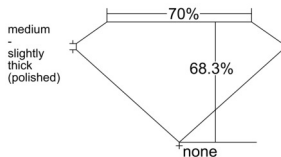

GIA®

FACSIMILE

GIA REPORT 7542428500

Verify this report at gia.edu

GIA NATURAL DIAMOND DOSSIER®

January 12, 2026
GIA Report Number 7542428500
Shape and Cutting Style ..... **Cut-Cornered Rectangular Modified Brilliant**
Measurements ..... 6.07 x 4.48 x 3.06 mm

GRADING RESULTS

Carat Weight ..... 0.71 carat
Color Grade ..... F
Clarity Grade VS1

ADDITIONAL GRADING INFORMATION

Polish ..... Very Good
Symmetry ..... Excellent
Fluorescence ..... Strong Blue
Clarity Characteristics ..... Cloud, Crystal, Pinpoint
Inscription(s): GIA 7542428500

PROPORTIONS

Profile not to actual proportions

GRADING SCALES

GIA COLOR SCALE		GIA CLARITY SCALE			
COLORLESS	D	VERY VERY SLIGHTLY INCLUDED	FLAWLESS		
	E		INTERNALLY FLAWLESS		
	F		VVS₁		
	G		VVS₂		
	NEAR COLORLESS	H	VERY SLIGHTLY INCLUDED	VS₁	
		I		VS₂	
		FAINT	J	SLIGHTLY INCLUDED	SI₁
			K		SI₂
	L		I₁		
	VERT LIGHT		M	INCLUDED	I₂
N			I₃		
O					
P					
LIGHT	Q				
	R				
	S				
	T				
	U				
	V				
	W				
	X				
	Y				
	Z