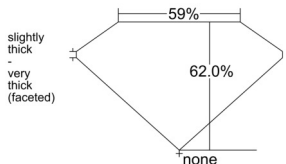

GIA®

FACSIMILE

GIA REPORT

7542479231

Verify this report at GIA.edu

GIA NATURAL DIAMOND DOSSIER®

January 20, 2026
GIA Report Number **7542479231**
Shape and Cutting Style ..... **Marquise Brilliant**
Measurements ..... **6.57 x 3.54 x 2.20 mm**

GRADING RESULTS

Carat Weight ..... **0.30 carat**
Color Grade ..... **E**
Clarity Grade **VVS1**

ADDITIONAL GRADING INFORMATION

Polish ..... **Very Good**
Symmetry ..... **Good**
Fluorescence ..... **Faint**
Clarity Characteristics..... **Feather, Cavity, Surface Graining**
Inscription(s): **GIA 7542479231**

PROPORTIONS

Profile not to actual proportions

GRADING SCALES

GIA COLOR SCALE		GIA CLARITY SCALE			
COLORLESS	D	VERY VERY SLIGHTLY INCLUDED	FLAWLESS		
	E		INTERNALLY FLAWLESS		
	F	VERY SLIGHTLY INCLUDED	VVS₁		
	G		VVS₂		
	H		VS₁		
	NEAR COLORLESS	I	SLIGHTLY INCLUDED	VS₂	
		J		SI₁	
		FAINT	K	INCLUDED	SI₂
			L		I₁
			M		I₂
VERT LIGHT	N	INCLUDED	I₃		
	O				
	P				
	Q				
	R				
LIGHT	S				
	T				
	U				
	V				
	W				
X					
Y					
Z