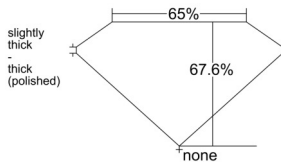

GIA®

FACSIMILE

GIA REPORT 7542487140

Verify this report at GIA.edu

GIA NATURAL DIAMOND DOSSIER®

January 20, 2026
GIA Report Number 7542487140
Shape and Cutting Style ..... **Cut-Cornered Rectangular Modified Brilliant**
Measurements ..... 5.01 x 3.99 x 2.70 mm

GRADING RESULTS

Carat Weight ..... 0.50 carat
Color Grade ..... F
Clarity Grade S11

ADDITIONAL GRADING INFORMATION

Polish ..... Excellent
Symmetry ..... Good
Fluorescence ..... None
Clarity Characteristics ..... Cloud, Crystal
Inscription(s): GIA 7542487140

PROPORTIONS

Profile not to actual proportions

GRADING SCALES

GIA COLOR SCALE		GIA CLARITY SCALE			
COLORLESS	D	VERY VERY SLIGHTLY INCLUDED	FLAWLESS		
	E		INTERNALLY FLAWLESS		
	F	VERY SLIGHTLY INCLUDED	VVS₁		
	G		VVS₂		
	H		VS₁		
	NEAR COLORLESS	I	SLIGHTLY INCLUDED	VS₂	
		J		S1₁	
		FAINT	K	INCLUDED	S1₂
			L		I₁
			M		I₂
VERT LIGHT	N	LIGHT	I₃		
	O				
	P				
	Q				
	R				
	S