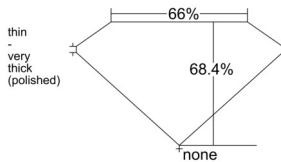

GIA®

FACSIMILE

GIA REPORT

7542512682

Verify this report at GIA.edu

GIA NATURAL DIAMOND DOSSIER®

January 23, 2026
GIA Report Number 7542512682
Shape and Cutting Style ..... **Cut-Cornered Rectangular Modified Brilliant**
Measurements ..... 5.35 x 4.24 x 2.90 mm

GRADING RESULTS

Carat Weight ..... 0.60 carat
Color Grade ..... D
Clarity Grade VS1

ADDITIONAL GRADING INFORMATION

Polish ..... Excellent
Symmetry ..... Very Good
Fluorescence ..... Medium Blue
Clarity Characteristics ..... Crystal, Pinpoint
Inscription(s): GIA 7542512682

PROPORTIONS

Profile not to actual proportions

GRADING SCALES

GIA COLOR SCALE		GIA CLARITY SCALE			
COLORLESS	D	VERY VERY SLIGHTLY INCLUDED	FLAWLESS		
	E		INTERNALLY FLAWLESS		
	F	VERY SLIGHTLY INCLUDED	VVS₁		
	G		VVS₂		
	H		VS₁		
	NEAR COLORLESS	I	SLIGHTLY INCLUDED	VS₂	
		J		SI₁	
		FAINT	K	INCLUDED	SI₂
			L		I₁
			M		I₂
VERT LIGHT	N		INCLUDED	I₃	
	O				
	P				
	Q				
	LIGHT		R		
		S			
		T			
U					
V					
W					
X					
Y					
Z