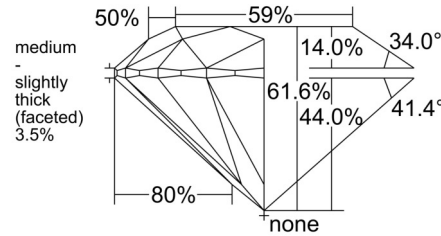

GIA NATURAL DIAMOND GRADING REPORT

February 06, 2026

GIA Report Number 7542529481

Shape and Cutting Style Round Brilliant

Measurements 13.84 - 13.93 x 8.55 mm

GRADING RESULTS

Carat Weight 10.07 carat

Color Grade J

Clarity Grade Flawless

Cut Grade Excellent

ADDITIONAL GRADING INFORMATION

Polish Excellent

Symmetry Excellent

Fluorescence Medium Blue

Inscription(s): GIA 7542529481

PROPORTIONS

Profile to actual proportions

CLARITY CHARACTERISTICS

GRADING SCALES

GIA
COLOR
SCALE

COLOURLESS	D
	E
	F
	G
NEAR COLOURLESS	H
	I
	J
FANT	K
	L
	M
VERY LIGHT	N
	O
	P
	Q
	R
	S
	T
	U
LIGHT	V
	W
	X
	Y
	Z

GIA
CLARITY
SCALE

	FLAWLESS
	INTERNALLY FLAWLESS
VERY VERY SLIGHTLY INCLUDED	VVS ₁
	VVS ₂
VERY SLIGHTLY INCLUDED	VS ₁
	VS ₂
SLIGHTLY INCLUDED	S ₁
	S ₂
INCLUDED	I ₁
	I ₂
	I ₃

GIA
CUT
SCALE

	EXCELLENT
	VERY GOOD
	GOOD
	FAIR
	POOR