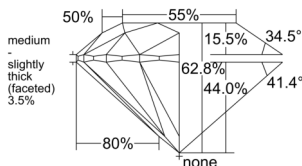

GIA®

FACSIMILE

GIA REPORT 7542562019

Verify this report at GIA.edu

GIA NATURAL DIAMOND DOSSIER®

February 03, 2026

GIA Report Number 7542562019

Shape and Cutting Style ..... Round Brilliant

Measurements ..... 4.29 - 4.31 x 2.70 mm

GRADING RESULTS

Carat Weight ..... 0.30 carat

Color Grade ..... D

Clarity Grade VS1

Cut Grade ..... Excellent

ADDITIONAL GRADING INFORMATION

Polish ..... Excellent

Symmetry ..... Excellent

Fluorescence ..... Strong Blue

Clarity Characteristics ..... Cloud, Feather, Pinpoint

Inscription(s): GIA 7542562019

PROPORTIONS

GRADING SCALES

GIA COLOR SCALE

COLOURLESS	D
	E
	F
	G
	H
	I
	J
NEAR COLOURLESS	K
	L
FAIN	M
	N
	O
	P
VERY LIGHT	Q
	R
	S
	T
	U
	V
	W
	X
	Y
LIGHT	Z

GIA CLARITY SCALE

FLAWLESS	VERY VERY SLIGHTLY INCLUDED	VS₁	VS₂	VS₁	VS₂	SI₁	SI₂	I₁	I₂	I₃		
											FLAWLESS	INTERNALLY FLAWLESS

GIA CUT SCALE

EXCELLENT
VERY GOOD
GOOD
FAIR
POOR