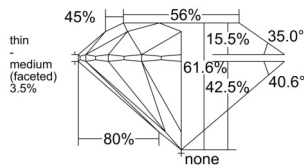

GIA®

FACSIMILE

GIA REPORT 7542581904

Verify this report at GIA.edu

GIA NATURAL DIAMOND DOSSIER®

February 05, 2026
GIA Report Number 7542581904
Shape and Cutting Style ..... Round Brilliant
Measurements ..... 4.74 - 4.75 x 2.93 mm

GRADING RESULTS

Carat Weight ..... 0.40 carat
Color Grade ..... J
Clarity Grade VS1
Cut Grade ..... Excellent

ADDITIONAL GRADING INFORMATION

Polish ..... Excellent
Symmetry ..... Excellent
Fluorescence ..... Faint
Clarity Characteristics ..... Cloud, Feather, Pinpoint
Inscription(s): GIA 7542581904

PROPORTIONS

GRADING SCALES

GIA COLOR SCALE	GIA CLARITY SCALE	GIA CUT SCALE	
D	FLAWLESS	EXCELLENT	
E	INTERNALLY FLAWLESS		
F		VVS₁	VERY GOOD
G	VVS₂		
H	VS₁	GOOD	
I	VS₂		
J	SI₁	FAIR	
K	SI₂		
L	I₁	POOR	
M	I₂		
N	I₃		
O			
P			
Q			
R			
S			
T			
U			
V			
W			
X			
Y			
Z