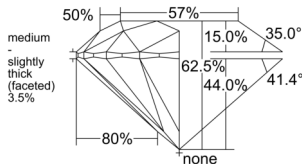

GIA®

FACSIMILE

GIA REPORT 7542584515

Verify this report at GIA.edu

GIA NATURAL DIAMOND DOSSIER®

February 04, 2026

GIA Report Number 7542584515

Shape and Cutting Style ..... Round Brilliant

Measurements ..... 5.41 - 5.44 x 3.39 mm

GRADING RESULTS

Carat Weight ..... 0.61 carat

Color Grade ..... E

Clarity Grade VVS2

Cut Grade ..... Excellent

ADDITIONAL GRADING INFORMATION

Polish ..... Excellent

Symmetry ..... Excellent

Fluorescence ..... None

Clarity Characteristics ..... Pinpoint

Inscription(s): GIA 7542584515

PROPORTIONS

GRADING SCALES

GIA COLOR SCALE

COLORLESS	D
	E
	F
	G
	H
	I
NEAR COLORLESS	J
	K
	L
FAIN	M
	N
	O
	P
VERY LIGHT	Q
	R
	S
	T
	U
	V
	W
	X
	Y
LIGHT	Z

GIA CLARITY SCALE

	FLAWLESS
	INTERNALLY FLAWLESS
VERY VERY SLIGHTLY INCLUDED	VVS₁
	VVS₂
VERY SLIGHTLY INCLUDED	VS₁
	VS₂
SLIGHTLY INCLUDED	SI₁
	SI₂
	I₁
	I₂
INCLUDED	I₃

GIA CUT SCALE

	EXCELLENT
	VERY GOOD
	GOOD
	FAIR
	POOR