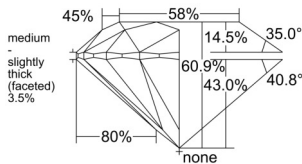

GIA®

FACSIMILE

GIA REPORT 7542627920

Verify this report at GIA.edu

GIA NATURAL DIAMOND DOSSIER®

February 12, 2026
GIA Report Number 7542627920
Shape and Cutting Style ..... Round Brilliant
Measurements ..... 3.70 - 3.72 x 2.26 mm

GRADING RESULTS

Carat Weight ..... 0.19 carat
Color Grade ..... G
Clarity Grade VVS2
Cut Grade ..... Excellent

ADDITIONAL GRADING INFORMATION

Polish ..... Excellent
Symmetry ..... Excellent
Fluorescence ..... None
Clarity Characteristics ..... Cloud, Feather, Pinpoint
Inscription(s): GIA 7542627920

PROPORTIONS

GRADING SCALES

GIA COLOR SCALE

COLORLESS	D
	E
	F
	G
	H
	I
	J
NEAR COLORLESS	K
	L
FAIN	M
	N
	O
	P
VERY LIGHT	Q
	R
	S
	T
	U
	V
	W
	X
	Y
LIGHT	Z

GIA CLARITY SCALE

FLAWLESS	INTERNAL FLAWLESS	
		EXCELLENT
VERY VERY SLIGHTLY INCLUDED	VVS₁	VERY GOOD
VERY SLIGHTLY INCLUDED	VVS₂	
SLIGHTLY INCLUDED	VS₁	GOOD
	VS₂	
INCLUDED	SI₁	FAIR
	SI₂	
INCLUDED	I₁	POOR
	I₂	
	I₃	

GIA CUT SCALE

EXCELLENT
VERY GOOD
GOOD
FAIR
POOR