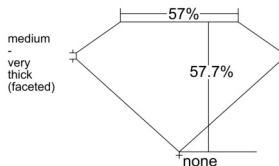

GIA®

FACSIMILE

GIA REPORT

7542645396

Verify this report at GIA.edu

GIA NATURAL DIAMOND DOSSIER®

February 16, 2026

GIA Report Number 7542645396

Shape and Cutting Style ..... Heart Brilliant

Measurements ..... 5.25 x 6.16 x 3.55 mm

GRADING RESULTS

Carat Weight ..... 0.67 carat

Color Grade ..... F

Clarity Grade VVS1

ADDITIONAL GRADING INFORMATION

Polish ..... Excellent

Symmetry ..... Excellent

Fluorescence ..... None

Clarity Characteristics ..... Pinpoint

Inscription(s): GIA 7542645396

PROPORTIONS

Profile not to actual proportions

GRADING SCALES

GIA COLOR SCALE		GIA CLARITY SCALE			
COLORLESS	D	VERY VERY SLIGHTLY INCLUDED	FLAWLESS		
	E		INTERNALLY FLAWLESS		
	F	VERY SLIGHTLY INCLUDED	VVS₁		
	G		VVS₂		
	H		VS₁		
	NEAR COLORLESS	I	SLIGHTLY INCLUDED	VS₂	
		J		SI₁	
		FAINT	K	INCLUDED	SI₂
			L		I₁
			M		I₂
VERT LIGHT	N	LIGHT	I₃		
	O				
	P				
	Q				
	R				
	S				
	T