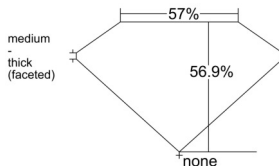

GIA®

FACSIMILE

GIA REPORT

7542705920

Verify this report at GIA.edu

GIA NATURAL DIAMOND DOSSIER®

February 25, 2026

GIA Report Number 7542705920

Shape and Cutting Style ..... Heart Brilliant

Measurements ..... 5.11 x 5.93 x 3.37 mm

GRADING RESULTS

Carat Weight ..... 0.60 carat

Color Grade ..... G

Clarity Grade VS2

ADDITIONAL GRADING INFORMATION

Polish ..... Excellent

Symmetry ..... Excellent

Fluorescence ..... None

Clarity Characteristics ..... Cloud, Crystal

Inscription(s): GIA 7542705920

PROPORTIONS

Profile not to actual proportions

GRADING SCALES

GIA COLOR SCALE		GIA CLARITY SCALE			
COLORLESS	D	VERY VERY SLIGHTLY INCLUDED	FLAWLESS		
	E		INTERNALLY FLAWLESS		
	F	VERY SLIGHTLY INCLUDED	VVS₁		
	G		VVS₂		
	H		VS₁		
	NEAR COLORLESS	I	SLIGHTLY INCLUDED	VS₂	
		J		SI₁	
		FAINT	K	INCLUDED	SI₂
			L		I₁
			M		I₂
VERT LIGHT	N	LIGHT	I₃		
	O				
	P				
	Q				
	R				
	S				
	T				
LIGHT	U				
	V				
	W				
	X				
Y					
Z