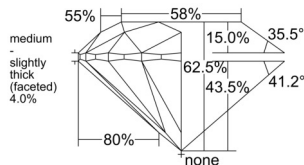

GIA®

FACSIMILE

GIA REPORT

7542723866

Verify this report at GIA.edu

GIA NATURAL DIAMOND DOSSIER®

March 04, 2026
GIA Report Number 7542723866
Shape and Cutting Style ..... Round Brilliant
Measurements ..... 5.30 - 5.31 x 3.32 mm

GRADING RESULTS

Carat Weight ..... 0.57 carat
Color Grade ..... H
Clarity Grade VVS2
Cut Grade ..... Excellent

ADDITIONAL GRADING INFORMATION

Polish ..... Excellent
Symmetry ..... Excellent
Fluorescence ..... None
Clarity Characteristics ..... Cloud, Pinpoint
Inscription(s): GIA 7542723866

PROPORTIONS

Profile to actual proportions

GRADING SCALES

GIA COLOR SCALE

COLORLESS	D
	E
	F
	G
	H
	I
	J
NEAR COLORLESS	K
	L
Faint	M
	N
	O
	P
Very Light	Q
	R
	S
	T
	U
	V
Light	W
	X
	Y
	Z

GIA CLARITY SCALE

FLAWLESS	VERY VERY SLIGHTLY INCLUDED	VVS₁	VERY SLIGHTLY INCLUDED	SI₁	SLIGHTLY INCLUDED	I₁	
							FLAWLESS
INTERNALLY FLAWLESS	VERY SLIGHTLY INCLUDED	VVS₂	VERY SLIGHTLY INCLUDED	SI₂	SLIGHTLY INCLUDED	I₂	
							INTERNALLY FLAWLESS
						I₃	

GIA CUT SCALE

EXCELLENT
VERY GOOD
GOOD
FAIR
POOR