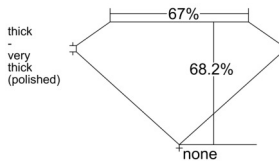

GIA®

FACSIMILE

GIA REPORT

7542752785

Verify this report at GIA.edu

GIA NATURAL DIAMOND DOSSIER®

March 05, 2026

GIA Report Number 7542752785

Shape and Cutting Style ..... Square Emerald Cut

Measurements ..... 4.35 x 4.27 x 2.91 mm

GRADING RESULTS

Carat Weight ..... 0.50 carat

Color Grade ..... E

Clarity Grade VS1

ADDITIONAL GRADING INFORMATION

Polish ..... Excellent

Symmetry ..... Very Good

Fluorescence ..... None

Clarity Characteristics.....Crystal, Indented Natural, Pinpoint

Inscription(s): GIA 7542752785

PROPORTIONS

Profile not to actual proportions

GRADING SCALES

GIA COLOR SCALE		GIA CLARITY SCALE			
COLORLESS	D	VERY VERY SLIGHTLY INCLUDED	FLAWLESS		
	E		INTERNALLY FLAWLESS		
	F	VERY SLIGHTLY INCLUDED	VVS₁		
	G		VVS₂		
	H		VS₁		
	NEAR COLORLESS	I	SLIGHTLY INCLUDED	VS₂	
		J		SI₁	
		FAINT	K	INCLUDED	SI₂
			L		I₁
			M		I₂
VERT LIGHT	N	INCLUDED	I₃		
	O				
	P				
	Q				
	R				
LIGHT	S				
	T				
	U				
	V				
	W				
	X				
	Y				
	Z