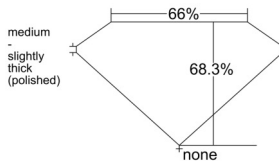

GIA®

FACSIMILE

GIA REPORT 7542761371

Verify this report at GIA.edu

GIA NATURAL DIAMOND DOSSIER®

March 06, 2026
GIA Report Number 7542761371
Shape and Cutting Style ..... Square Emerald Cut
Measurements ..... 4.38 x 4.32 x 2.95 mm

GRADING RESULTS

Carat Weight ..... 0.51 carat
Color Grade ..... F
Clarity Grade VVS1

ADDITIONAL GRADING INFORMATION

Polish ..... Excellent
Symmetry ..... Excellent
Fluorescence ..... None
Clarity Characteristics ..... Pinpoint
Inscription(s): GIA 7542761371

PROPORTIONS

Profile not to actual proportions

GRADING SCALES

GIA COLOR SCALE		GIA CLARITY SCALE			
COLORLESS	D	VERY VERY SLIGHTLY INCLUDED	FLAWLESS		
	E		INTERNALLY FLAWLESS		
	F	VERY SLIGHTLY INCLUDED	VVS₁		
	G		VVS₂		
	H		VS₁		
	NEAR COLORLESS	I	SLIGHTLY INCLUDED	VS₂	
		J		SI₁	
		FAINT	K	INCLUDED	SI₂
			L		I₁
			M		I₂
VERTICALLY LIGHT	N	INCLUDED	I₃		
	O				
	P				
	Q				
	R				
LIGHT	S				
	T				
	U				
	V				
	W				
	X				
	Y				
	Z