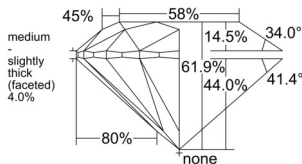

GIA®

FACSIMILE

GIA REPORT 7542767240

Verify this report at GIA.edu

GIA NATURAL DIAMOND DOSSIER®

March 09, 2026
GIA Report Number 7542767240
Shape and Cutting Style ..... Round Brilliant
Measurements ..... 3.75 - 3.77 x 2.33 mm

GRADING RESULTS

Carat Weight ..... 0.20 carat
Color Grade ..... G
Clarity Grade VS1
Cut Grade ..... Excellent

ADDITIONAL GRADING INFORMATION

Polish ..... Excellent
Symmetry ..... Excellent
Fluorescence ..... Faint
Clarity Characteristics ..... Feather, Cloud, Pinpoint
Inscription(s): GIA 7542767240

PROPORTIONS

Profile to actual proportions

GRADING SCALES

GIA COLOR SCALE	GIA CLARITY SCALE	GIA CUT SCALE	
D	FLAWLESS	EXCELLENT	
E	INTERNALLY FLAWLESS		
F		VVS₁	VERY GOOD
G	VVS₂		
H	VS₁	GOOD	
I	VS₂		
J	SI₁	FAIR	
K	SI₂		
L	I₁	POOR	
M	I₂		
N	I₃		
O			
P			
Q			
R			
S			
T			
U			
V			
W			
X			
Y			
Z