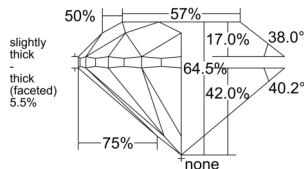

GIA®

FACSIMILE

GIA REPORT 7542784273

Verify this report at GIA.edu

GIA NATURAL DIAMOND DOSSIER®

March 11, 2026
GIA Report Number **7542784273**
Shape and Cutting Style ..... **Round Brilliant**
Measurements ..... **4.90 - 4.96 x 3.18 mm**

GRADING RESULTS

Carat Weight ..... **0.50 carat**
Color Grade ..... **I**
Clarity Grade **VS2**
Cut Grade ..... **Very Good**

ADDITIONAL GRADING INFORMATION

Polish ..... **Excellent**
Symmetry ..... **Very Good**
Fluorescence ..... **None**
Clarity Characteristics..... **Cloud, Crystal, Indented Natural**
Inscription(s): **GIA 7542784273**

PROPORTIONS

Profile to actual proportions