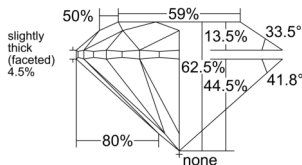

GIA®

FACSIMILE

GIA NATURAL DIAMOND DOSSIER®

March 11, 2026
GIA Report Number 7542785605
Shape and Cutting Style ..... Round Brilliant
Measurements ..... 5.64 - 5.68 x 3.54 mm

GRADING RESULTS

Carat Weight ..... 0.70 carat
Color Grade ..... E
Clarity Grade VS1
Cut Grade ..... Excellent

ADDITIONAL GRADING INFORMATION

Polish ..... Excellent
Symmetry ..... Excellent
Fluorescence ..... Faint
Clarity Characteristics..... Crystal, Cloud, Needle, Pinpoint
Inspection(s): GIA 7542785605

GIA REPORT 7542785605

Verify this report at gia.edu

PROPORTIONS

Profile to actual proportions