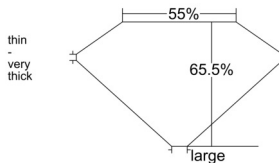

GIA®

FACSIMILE

GIA REPORT 7542789534

Verify this report at GIA.edu

GIA NATURAL DIAMOND DOSSIER®

March 16, 2026
GIA Report Number 7542789534
Shape and Cutting Style ..... Old Mine Brilliant
Measurements ..... 5.36 x 4.38 x 2.87 mm

GRADING RESULTS

Carat Weight ..... 0.52 carat
Color Grade I
Clarity Grade VS1

ADDITIONAL GRADING INFORMATION

Polish ..... Excellent
Symmetry ..... Good
Fluorescence ..... None
Clarity Characteristics ..... Cloud, Needle, Pinpoint
Inscription(s): GIA 7542789534

PROPORTIONS

Profile not to actual proportions

GRADING SCALES

GIA COLOR SCALE		GIA CLARITY SCALE			
COLORLESS	D	VERY VERY SLIGHTLY INCLUDED	FLAWLESS		
	E		INTERNALLY FLAWLESS		
	F	VERY SLIGHTLY INCLUDED	VVS₁		
	G		VVS₂		
	H		VS₁		
	NEAR COLORLESS	I	SLIGHTLY INCLUDED	VS₂	
		J		SI₁	
		FAINT	K	INCLUDED	SI₂
			L		I₁
	M	I₂			
VERT LIGHT	N	LIGHT	I₃		
	O				
	P				
	Q				
	R