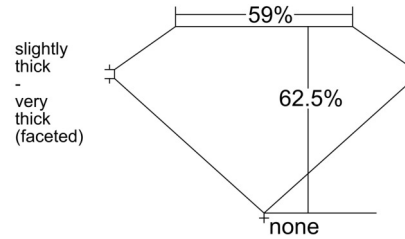

GIA NATURAL DIAMOND GRADING REPORT

March 18, 2026
 GIA Report Number 7542824136
 Shape and Cutting Style Heart Brilliant
 Measurements 6.11 x 7.03 x 4.40 mm

GRADING RESULTS

Carat Weight 1.12 carat
 Color Grade L
 Clarity Grade Internally Flawless

ADDITIONAL GRADING INFORMATION

Polish Excellent
 Symmetry Excellent
 Fluorescence Medium Blue
 Inscription(s): GIA 7542824136
Comments: Minor details of polish are not shown.

PROPORTIONS

Profile not to actual proportions