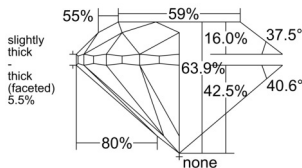

GIA®

FACSIMILE

GIA REPORT 7542828103

Verify this report at GIA.edu

GIA NATURAL DIAMOND DOSSIER®

March 17, 2026
GIA Report Number 7542828103
Shape and Cutting Style ..... Round Brilliant
Measurements ..... 5.76 - 5.82 x 3.70 mm

GRADING RESULTS

Carat Weight ..... 0.80 carat
Color Grade I
Clarity Grade VS2
Cut Grade ..... Very Good

ADDITIONAL GRADING INFORMATION

Polish ..... Excellent
Symmetry ..... Very Good
Fluorescence ..... Faint
Clarity Characteristics ..... Crystal, Cloud
Inscription(s): GIA 7542828103

PROPORTIONS

Profile to actual proportions

GRADING SCALES

GIA COLOR SCALE	GIA CLARITY SCALE	GIA CUT SCALE	
D	FLAWLESS	EXCELLENT	
E	INTERNALLY FLAWLESS		
F		VVS₁	VERY GOOD
G	VVS₂		
H	VS₁	GOOD	
I	VS₂		
J	SI₁	FAIR	
K	SI₂		
L	I₁	POOR	
M	I₂		
N	I₃		
O			
P			
Q			
R			
S			
T			
U			
V			
W			
X			
Y			
Z