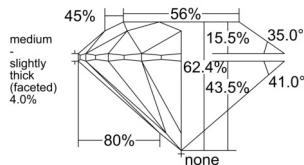

GIA®

FACSIMILE

GIA REPORT

7542843090

Verify this report at GIA.edu

GIA NATURAL DIAMOND DOSSIER®

March 20, 2026
GIA Report Number **7542843090**
Shape and Cutting Style ..... **Round Brilliant**
Measurements ..... **5.37 - 5.41 x 3.36 mm**

GRADING RESULTS

Carat Weight ..... **0.60 carat**
Color Grade ..... **J**
Clarity Grade **S11**
Cut Grade ..... **Excellent**

ADDITIONAL GRADING INFORMATION

Polish ..... **Excellent**
Symmetry ..... **Excellent**
Fluorescence ..... **Faint**
Clarity Characteristics ..... **Feather, Crystal**
Inscription(s): **GIA 7542843090**

PROPORTIONS

Profile to actual proportions

GRADING SCALES

GIA COLOR SCALE

COLORED	D
	E
	F
	G
	H
	I
	J
NEAR COLORLESS	K
	L
	M
	N
	O
	P
	Q
	R
	S
	T
	U
	V
	W
	X
	Y
	Z

GIA CLARITY SCALE

FLAWLESS	VERY VERY SLIGHTLY INCLUDED	VVS₁	VVS₂	VS₁	VS₂	SI₁	SI₂	I₁	I₂	I₃	
											INTERNAL FLAWLESS

GIA CUT SCALE

EXCELLENT
VERY GOOD
GOOD
FAIR
POOR