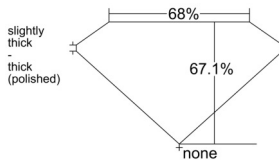

GIA®

FACSIMILE

GIA REPORT

7542854738

Verify this report at GIA.edu

GIA NATURAL DIAMOND DOSSIER®

March 19, 2026
GIA Report Number 7542854738
Shape and Cutting Style ..... Square Emerald Cut
Measurements ..... 4.64 x 4.59 x 3.08 mm

GRADING RESULTS

Carat Weight ..... 0.60 carat
Color Grade ..... F
Clarity Grade VS1

ADDITIONAL GRADING INFORMATION

Polish ..... Excellent
Symmetry ..... Very Good
Fluorescence ..... Medium Blue
Clarity Characteristics..... Crystal, Cloud, Feather, Needle
Inscription(s): GIA 7542854738

PROPORTIONS

Profile not to actual proportions

GRADING SCALES

GIA COLOR SCALE		GIA CLARITY SCALE			
COLORLESS	D	VERY VERY SLIGHTLY INCLUDED	FLAWLESS		
	E		INTERNALLY FLAWLESS		
	F	VERY SLIGHTLY INCLUDED	VVS₁		
	G		VVS₂		
	H		VS₁		
	NEAR COLORLESS	I	SLIGHTLY INCLUDED	VS₂	
		J		SI₁	
		FAINT	K	INCLUDED	SI₂
			L		I₁
			M		I₂
VERTICALLY LIGHT	N	LIGHT	I₃		
	O				
	P				
	Q				
	R