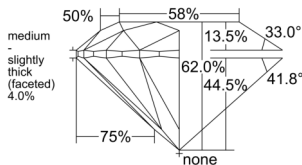

GIA®

FACSIMILE

GIA REPORT 7542857348

Verify this report at GIA.edu

GIA NATURAL DIAMOND DOSSIER®

March 23, 2026
GIA Report Number 7542857348
Shape and Cutting Style ..... Round Brilliant
Measurements ..... 4.44 - 4.47 x 2.76 mm

GRADING RESULTS

Carat Weight ..... 0.33 carat
Color Grade I
Clarity Grade VVS2
Cut Grade ..... Excellent

ADDITIONAL GRADING INFORMATION

Polish ..... Excellent
Symmetry ..... Excellent
Fluorescence ..... None
Clarity Characteristics ..... Pinpoint
Inscription(s): GIA 7542857348

PROPORTIONS

Profile to actual proportions

GRADING SCALES

GIA COLOR SCALE	GIA CLARITY SCALE	GIA CUT SCALE	
D	FLAWLESS	EXCELLENT	
E	INTERNALLY FLAWLESS		
F		VVS₁	VERY GOOD
G	VVS₂		
H	VS₁	GOOD	
I	VS₂		
J	SI₁	FAIR	
K	SI₂		
L	I₁	POOR	
M	I₂		
N	I₃		
O			
P			
Q			
R			
S			
T			
U			
V			
W			
X			
Y			
Z