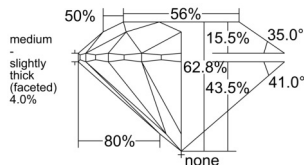

GIA®

FACSIMILE

GIA REPORT

7542869826

Verify this report at GIA.edu

GIA NATURAL DIAMOND DOSSIER®

March 24, 2026
GIA Report Number **7542869826**
Shape and Cutting Style ..... **Round Brilliant**
Measurements ..... **5.72 - 5.76 x 3.60 mm**

GRADING RESULTS

Carat Weight ..... **0.73 carat**
Color Grade ..... **D**
Clarity Grade **VVS1**
Cut Grade ..... **Excellent**

ADDITIONAL GRADING INFORMATION

Polish ..... **Excellent**
Symmetry ..... **Excellent**
Fluorescence ..... **Strong Blue**
Clarity Characteristics..... **Cloud, Pinpoint, Feather**
Inscription(s): **GIA 7542869826**

PROPORTIONS

Profile to actual proportions