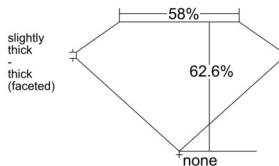

GIA®

FACSIMILE

GIA REPORT 7542881165

Verify this report at GIA.edu

GIA NATURAL DIAMOND DOSSIER®

March 25, 2026
GIA Report Number 7542881165
Shape and Cutting Style ..... Pear Brilliant
Measurements ..... 7.63 x 4.98 x 3.12 mm

GRADING RESULTS

Carat Weight ..... 0.70 carat
Color Grade ..... F
Clarity Grade VS2

ADDITIONAL GRADING INFORMATION

Polish ..... Very Good
Symmetry ..... Excellent
Fluorescence ..... None
Clarity Characteristics ..... Cloud, Crystal
Inscription(s): GIA 7542881165

PROPORTIONS

Profile not to actual proportions

GRADING SCALES

GIA COLOR SCALE		GIA CLARITY SCALE			
COLORLESS	D	VERY VERY SLIGHTLY INCLUDED	FLAWLESS		
	E		INTERNALLY FLAWLESS		
	F	VERY SLIGHTLY INCLUDED	VS₁		
	G		VS₂		
	H		VS₁		
	NEAR COLORLESS	I	SLIGHTLY INCLUDED	SI₁	
		J		SI₂	
		FAINT	K	INCLUDED	I₁
			L		I₂
			M		I₃
VERT LIGHT			N		
			O		
			P		
	Q				
LIGHT	R				
	S				
	T				
	U				
	V				
	W				
	X				
	Y				
	Z