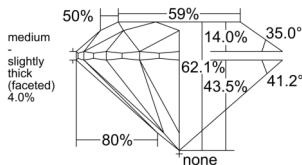

GIA®

FACSIMILE

GIA REPORT

7542888834

Verify this report at GIA.edu

GIA NATURAL DIAMOND DOSSIER®

March 25, 2026

GIA Report Number 7542888834

Shape and Cutting Style ..... Round Brilliant

Measurements ..... 5.21 - 5.24 x 3.24 mm

GRADING RESULTS

Carat Weight ..... 0.55 carat

Color Grade ..... E

Clarity Grade VS1

Cut Grade ..... Excellent

ADDITIONAL GRADING INFORMATION

Polish ..... Excellent

Symmetry ..... Excellent

Fluorescence ..... Faint

Clarity Characteristics ..... Cloud, Pinpoint

Inscription(s): GIA 7542888834

PROPORTIONS

Profile to actual proportions

GRADING SCALES

GIA COLOR SCALE

COLORLESS	D
	E
	F
	G
	H
	I
	J
NEAR COLORLESS	K
	L
	M
	N
	O
	P
	Q
	R
	S
	T
	U
	V
	W
	X
	Y
LIGHT	Z

GIA CLARITY SCALE

	FLAWLESS
	INTERNALLY FLAWLESS
VERY VERY SLIGHTLY INCLUDED	VVS₁
	VVS₂
VERY SLIGHTLY INCLUDED	VS₁
	VS₂
SLIGHTLY INCLUDED	SI₁
	SI₂
	I₁
	I₂
INCLUDED	I₃

GIA CUT SCALE

	EXCELLENT
	VERY GOOD
	GOOD
	FAIR
	POOR