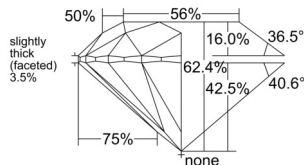

GIA®

FACSIMILE

GIA REPORT 7542901642

Verify this report at GIA.edu

GIA NATURAL DIAMOND DOSSIER®

March 26, 2026
GIA Report Number 7542901642
Shape and Cutting Style ..... Round Brilliant
Measurements ..... 5.09 - 5.11 x 3.18 mm

GRADING RESULTS

Carat Weight ..... 0.51 carat
Color Grade ..... F
Clarity Grade S11
Cut Grade ..... Excellent

ADDITIONAL GRADING INFORMATION

Polish ..... Excellent
Symmetry ..... Excellent
Fluorescence ..... None
Clarity Characteristics ..... Cloud
Inscription(s): GIA 7542901642

PROPORTIONS

Profile to actual proportions