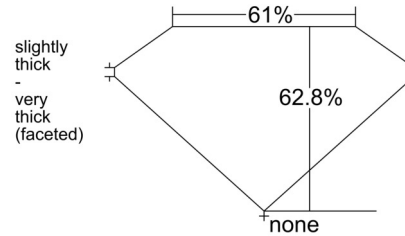

PROPORTIONS

Profile not to actual proportions