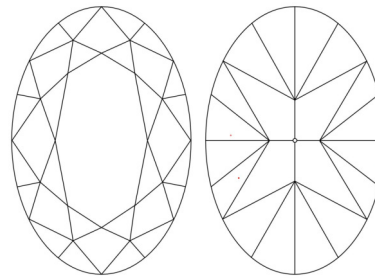

GIA NATURAL DIAMOND GRADING REPORT

March 31, 2026  
GIA Report Number ..... 7542907354  
Shape and Cutting Style ..... Oval Brilliant  
Measurements ..... 7.68 x 5.48 x 3.44 mm

GRADING RESULTS

Carat Weight ..... 1.00 carat  
Color Grade ..... K  
Clarity Grade ..... VVS1

KEY TO SYMBOLS\*

- Pinpoint
- ~ Feather

\* Red symbols denote internal characteristics (inclusions). Green or black symbols denote external characteristics (blemishes). Diagram is an approximate representation of the diamond, and symbols shown indicate type, position, and approximate size of clarity characteristics. All clarity characteristics may not be shown. Details of finish are not shown.