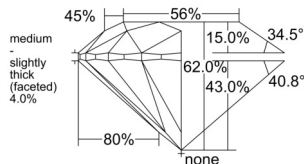

GIA®

FACSIMILE

GIA REPORT

7542933261

Verify this report at GIA.edu

GIA NATURAL DIAMOND DOSSIER®

April 01, 2026
GIA Report Number 7542933261
Shape and Cutting Style ..... Round Brilliant
Measurements ..... 4.20 - 4.22 x 2.61 mm

GRADING RESULTS

Carat Weight ..... 0.28 carat
Color Grade ..... G
Clarity Grade VVS2
Cut Grade ..... Excellent

ADDITIONAL GRADING INFORMATION

Polish ..... Excellent
Symmetry ..... Excellent
Fluorescence ..... None
Clarity Characteristics ..... Cloud, Needle, Pinpoint
Inscription(s): GIA 7542933261

PROPORTIONS

Profile to actual proportions