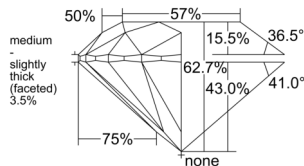

GIA®

FACSIMILE

GIA REPORT

7542953791

Verify this report at GIA.edu

GIA NATURAL DIAMOND DOSSIER®

April 03, 2026
GIA Report Number 7542953791
Shape and Cutting Style ..... Round Brilliant
Measurements ..... 5.21 - 5.23 x 3.27 mm

GRADING RESULTS

Carat Weight ..... 0.55 carat
Color Grade ..... H
Clarity Grade S11
Cut Grade ..... Excellent

ADDITIONAL GRADING INFORMATION

Polish ..... Excellent
Symmetry ..... Excellent
Fluorescence ..... None
Clarity Characteristics ..... Crystal
Inscription(s): GIA 7542953791

PROPORTIONS

Profile to actual proportions