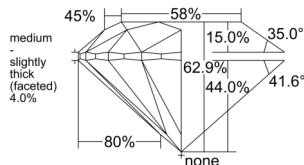

GIA®

FACSIMILE

GIA REPORT

7542965690

Verify this report at GIA.edu

GIA NATURAL DIAMOND DOSSIER®

April 08, 2026
GIA Report Number **7542965690**
Shape and Cutting Style ..... **Round Brilliant**
Measurements ..... **5.07 - 5.11 x 3.20 mm**

GRADING RESULTS

Carat Weight ..... **0.51 carat**
Color Grade ..... **L**
Clarity Grade **VVS1**
Cut Grade ..... **Excellent**

ADDITIONAL GRADING INFORMATION

Polish ..... **Excellent**
Symmetry ..... **Excellent**
Fluorescence ..... **None**
Clarity Characteristics ..... **Feather**
Inscription(s): **GIA 7542965690**

PROPORTIONS

Profile to actual proportions

GRADING SCALES

GIA COLOR SCALE

COLORED	D
	E
	F
	G
	H
	I
	J
NEAR COLORLESS	K
	L
FAIN	M
	N
	O
	P
	Q
	R
	S
	T
	U
	V
	W
	X
	Y
LIGHT	Z

GIA CLARITY SCALE

FLAWLESS	FLAWLESS		
		EXCELLENT	
INTERNALLY FLAWLESS	VVS₁	VERY GOOD	
			VVS₂
VERY SLIGHTLY INCLUDED	VS₁	GOOD	
	VS₂		
SLIGHTLY INCLUDED	SI₁	FAIR	
	SI₂		
INCLUDED	I₁	POOR	
	I₂		
	I₃