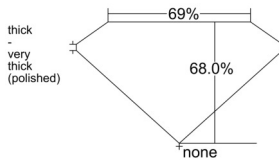

GIA®

FACSIMILE

GIA REPORT 7542985606

Verify this report at GIA.edu

GIA NATURAL DIAMOND DOSSIER®

April 08, 2026

GIA Report Number **7542985606**

Shape and Cutting Style ..... **Cut-Cornered Rectangular Modified Brilliant**

Measurements ..... **6.02 x 4.47 x 3.04 mm**

GRADING RESULTS

Carat Weight ..... **0.70 carat**

Color Grade ..... **G**

Clarity Grade **VVS2**

ADDITIONAL GRADING INFORMATION

Polish ..... **Excellent**

Symmetry ..... **Excellent**

Fluorescence ..... **Faint**

Clarity Characteristics..... **Needle, Pinpoint, Feather**

Inscription(s): **GIA 7542985606**

PROPORTIONS

Profile not to actual proportions

GRADING SCALES

GIA COLOR SCALE		GIA CLARITY SCALE		
COLORLESS	D	VERY VERY SLIGHTLY INCLUDED	FLAWLESS	
	E		INTERNALLY FLAWLESS	
	F		VVS₁	
	NEAR COLORLESS	G	VERY SLIGHTLY INCLUDED	VVS₂
		H		VS₁
		I	SLIGHTLY INCLUDED	VS₂
		J		SI₁
		K		SI₂
	FAINT	L	INCLUDED	I₁
		M		I₂
N		I₃		
O				
P				
Q				
R				
LIGHT	S			
	T			
	U			
	V			
	W			
	X			
Y				
Z