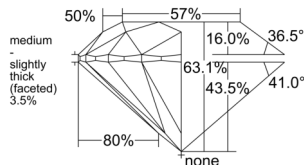

GIA®

FACSIMILE

GIA REPORT

7543064290

Verify this report at GIA.edu

GIA NATURAL DIAMOND DOSSIER®

November 20, 2025
GIA Report Number **7543064290**
Shape and Cutting Style ..... **Round Brilliant**
Measurements ..... **5.62 - 5.67 x 3.56 mm**

GRADING RESULTS

Carat Weight ..... **0.70 carat**
Color Grade ..... **J**
Clarity Grade **VS2**
Cut Grade ..... **Excellent**

ADDITIONAL GRADING INFORMATION

Polish ..... **Excellent**
Symmetry ..... **Excellent**
Fluorescence ..... **Medium Blue**
Clarity Characteristics ..... **Crystal**
Inscription(s): **GIA 7543064290**

PROPORTIONS

Profile to actual proportions