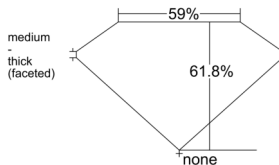

GIA®

FACSIMILE

GIA REPORT 7543068512

Verify this report at GIA.edu

GIA NATURAL DIAMOND DOSSIER®

November 20, 2025
GIA Report Number 7543068512
Shape and Cutting Style ..... Marquise Brilliant
Measurements ..... 6.88 x 3.72 x 2.30 mm

GRADING RESULTS

Carat Weight ..... 0.33 carat
Color Grade ..... F
Clarity Grade VS1

ADDITIONAL GRADING INFORMATION

Polish ..... Excellent
Symmetry ..... Very Good
Fluorescence ..... None
Clarity Characteristics ..... Feather, Pinpoint, Cloud
Inscription(s): GIA 7543068512

PROPORTIONS

Profile not to actual proportions

GRADING SCALES

GIA COLOR SCALE		GIA CLARITY SCALE			
COLORLESS	D	VERY VERY SLIGHTLY INCLUDED	FLAWLESS		
	E		INTERNALLY FLAWLESS		
	F	VERY SLIGHTLY INCLUDED	VVS₁		
	G		VVS₂		
	H		VS₁		
	NEAR COLORLESS	I	SLIGHTLY INCLUDED	VS₂	
		J		SI₁	
		FAINT	K	INCLUDED	SI₂
			L		I₁
			M		I₂
VERT LIGHT	N	LIGHT	I₃		
	O				
	P				
	Q				
	R