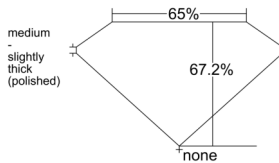

GIA®

FACSIMILE

GIA REPORT 7543073631

Verify this report at GIA.edu

GIA NATURAL DIAMOND DOSSIER®

November 24, 2025
GIA Report Number 7543073631
Shape and Cutting Style ..... Emerald Cut
Measurements ..... 6.34 x 4.37 x 2.94 mm

GRADING RESULTS

Carat Weight ..... 0.81 carat
Color Grade ..... H
Clarity Grade SI1

ADDITIONAL GRADING INFORMATION

Polish ..... Excellent
Symmetry ..... Very Good
Fluorescence ..... None
Clarity Characteristics ..... Crystal, Cloud
Inscription(s): GIA 7543073631

PROPORTIONS

Profile not to actual proportions

GRADING SCALES

GIA COLOR SCALE		GIA CLARITY SCALE	
COLORLESS	D	VERY VERY SLIGHTLY INCLUDED	FLAWLESS
	E		INTERNALLY FLAWLESS
	F		VVS₁
	G		VVS₂
	H		VS₁
	I		VS₂
	J		SI₁
	K		SI₂
	L		I₁
	M		I₂
NEAR COLORLESS	N	SLIGHTLY INCLUDED	I₃
	O		
	P		
	Q		
FAINT	R		
	S		
	T		
	U		
VERT LIGHT	V		
	W		
	X		
	Y		
LIGHT	Z