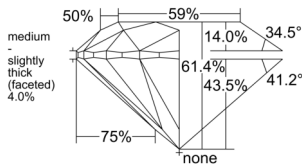

GIA®

FACSIMILE

GIA NATURAL DIAMOND DOSSIER®

November 24, 2025
GIA Report Number 7543083224
Shape and Cutting Style ..... Round Brilliant
Measurements ..... 4.49 - 4.52 x 2.77 mm

GRADING RESULTS

Carat Weight ..... 0.34 carat
Color Grade ..... E
Clarity Grade VVS2
Cut Grade ..... Excellent

ADDITIONAL GRADING INFORMATION

Polish ..... Excellent
Symmetry ..... Excellent
Fluorescence ..... None
Clarity Characteristics ..... Cloud, Pinpoint
Inscription(s): GIA 7543083224

GIA REPORT 7543083224

Verify this report at GIA.edu

PROPORTIONS

Profile to actual proportions