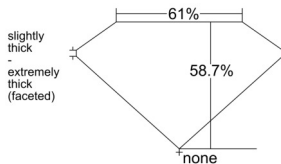

GIA®

FACSIMILE

GIA REPORT 7543092952

Verify this report at GIA.edu

GIA NATURAL DIAMOND DOSSIER®

November 28, 2025
GIA Report Number 7543092952
Shape and Cutting Style ..... Heart Brilliant
Measurements ..... 5.30 x 6.11 x 3.59 mm

GRADING RESULTS

Carat Weight ..... 0.70 carat
Color Grade ..... G
Clarity Grade VVS1

ADDITIONAL GRADING INFORMATION

Polish ..... Excellent
Symmetry ..... Excellent
Fluorescence ..... None
Clarity Characteristics ..... Pinpoint
Inscription(s): GIA 7543092952

PROPORTIONS

Profile not to actual proportions

GRADING SCALES

GIA COLOR SCALE		GIA CLARITY SCALE			
COLORLESS	D	VERY VERY SLIGHTLY INCLUDED	FLAWLESS		
	E		INTERNALLY FLAWLESS		
	F	VERY SLIGHTLY INCLUDED	VVS₁		
	G		VVS₂		
	H		VS₁		
	NEAR COLORLESS	I	SLIGHTLY INCLUDED	VS₂	
		J		SI₁	
		FAINT	K	INCLUDED	SI₂
			L		I₁
			M		I₂
VERT LIGHT	N	LIGHT	I₃		
	O				
	P				
	Q				
	R